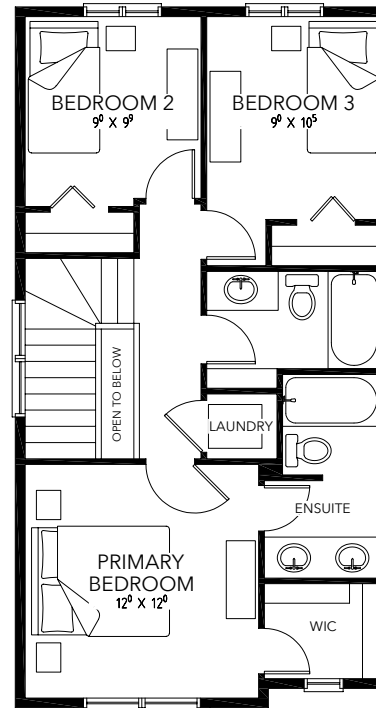

Alloy 19 Exterior

1344 SQ FT

FARMHOUSE ELEVATION

Elevation may differ from actual model or by community.
Please speak to Sales Representative for details.

Alloy 19 Exterior

1344 SQ FT

3

2½

2

MAIN LEVEL

671 SQ FT

UPPER LEVEL

673 SQ FT

OPT. LOWER LEVEL

445 SQ FT

Plans published by Calbridge Homes. Prices, elevations, floor plans, specifications and dimensions shown are approximate and are subject to change without notice. All rights reserved, including the right of reproduction in whole or part. EO&E. Revised December 2021.