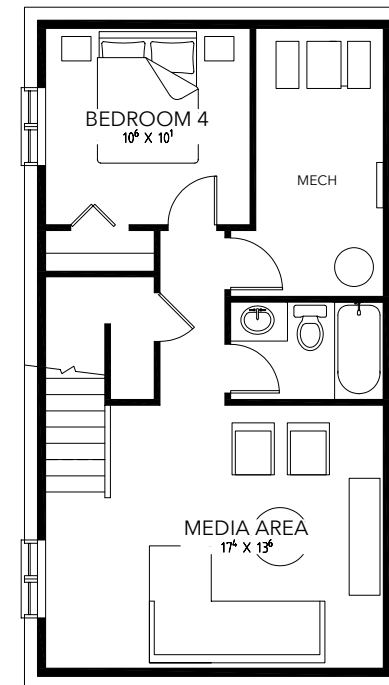

Alloy 19 Exterior

1344 SQ FT

FARMHOUSE ELEVATION

Elevation may differ from actual model or by community.
Please speak to Sales Representative for details.

Alloy 19 Exterior

1344 SQ FT

3

2½

2

MAIN LEVEL

671 SQ FT

UPPER LEVEL

673 SQ FT

OPT. LOWER LEVEL

445 SQ FT

Plans published by Calbridge Homes. Prices, elevations, floor plans, specifications and dimensions shown are approximate and are subject to change without notice. All rights reserved, including the right of reproduction in whole or part. EO&E. Revised December 2021.