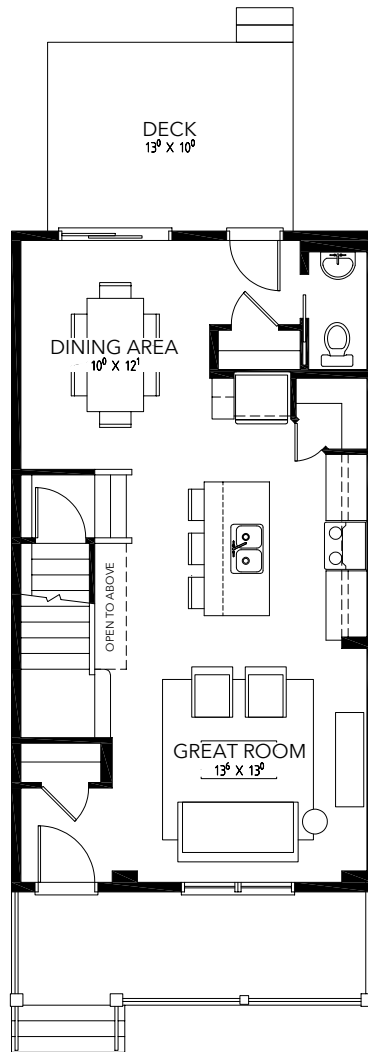

Alloy 19 Exterior

1344 SQ FT

FARMHOUSE ELEVATION

Elevation may differ from actual model or by community.
Please speak to Sales Representative for details.

Alloy 19 Exterior

1344 SQ FT

3

2½

2

MAIN LEVEL

671 SQ FT

UPPER LEVEL

673 SQ FT

OPT. LOWER LEVEL

445 SQ FT

Plans published by Calbridge Homes. Prices, elevations, floor plans, specifications and dimensions shown are approximate and are subject to change without notice. All rights reserved, including the right of reproduction in whole or part. EO&E. Revised December 2021.