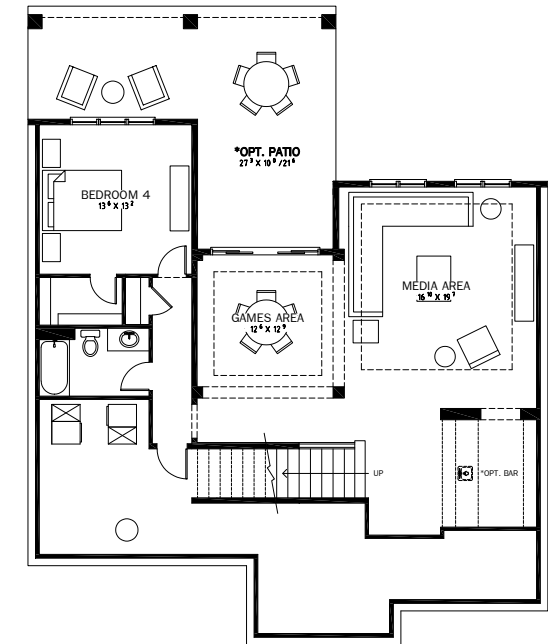

Berkeley

3451 SQ FT

FRENCH COUNTRY 1 ELEVATION

FRENCH COUNTRY 2

ARTS & CRAFTS

ALTERNATE ELEVATIONS

Elevation may differ from actual model or by community.
Please speak to Sales Representative for details.

Berkeley

3451 SQ FT

MAIN LEVEL

1733 SQ FT

UPPER LEVEL

1718 SQ FT

OPT. LOWER LEVEL

1139 SQ FT

Plans published by Calbridge Homes. Prices, elevations, floor plans, specifications and dimensions shown are approximate and are subject to change without notice. All rights reserved, including the right of reproduction in whole or part. EO&E. Revised June 2020.