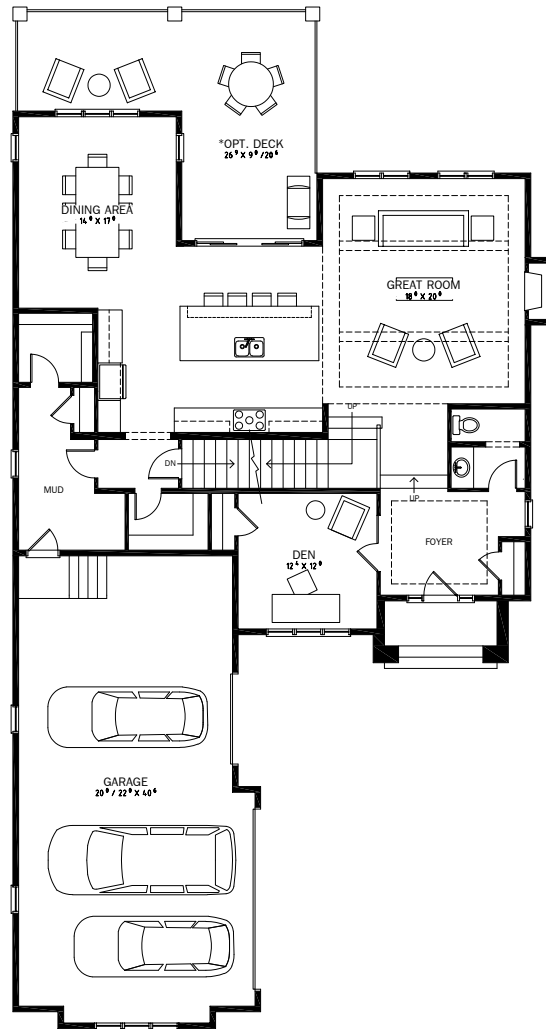

Berkeley

3451 SQ FT

FRENCH COUNTRY 1 ELEVATION

FRENCH COUNTRY 2

ARTS & CRAFTS

ALTERNATE ELEVATIONS

Elevation may differ from actual model or by community.
Please speak to Sales Representative for details.

Berkeley

3451 SQ FT

MAIN LEVEL

1733 SQ FT

UPPER LEVEL

1718 SQ FT

OPT. LOWER LEVEL

1139 SQ FT

Plans published by Calbridge Homes. Prices, elevations, floor plans, specifications and dimensions shown are approximate and are subject to change without notice. All rights reserved, including the right of reproduction in whole or part. EO&E. Revised June 2020.