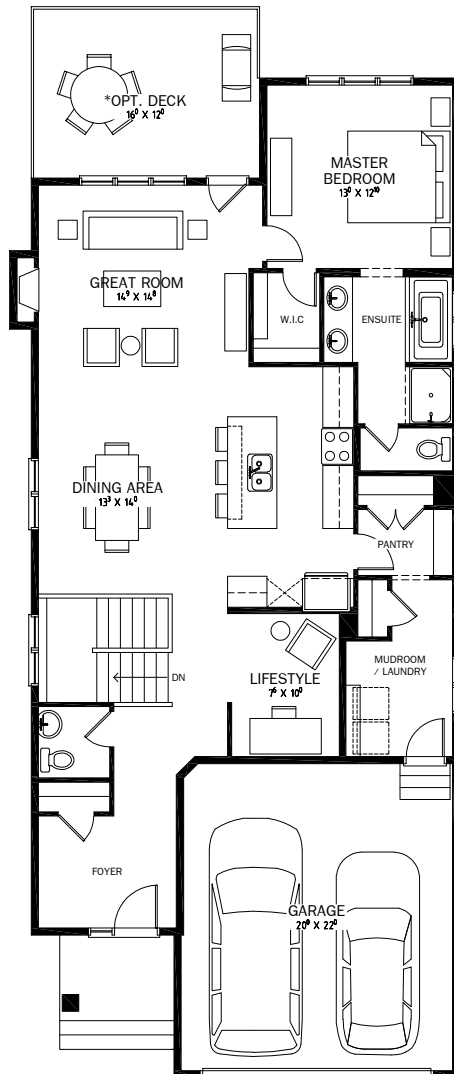

Manor

1457 SQ FT

FRENCH COUNTRY ELEVATION

ARTS & CRAFTS

CRAFTSMAN

FARMHOUSE

ALTERNATE ELEVATIONS

Elevation may differ from actual model or by community.
Please speak to Sales Representative for details.

Manor

1457 SQ FT

1

1 1/2

2

MAIN LEVEL

1457 SQ FT

OPT. MAIN LEVEL

1469 SQ FT

OPT. LOWER LEVEL

775 SQ FT

Plans published by Calbridge Homes. Prices, elevations, floor plans, specifications and dimensions shown are approximate and are subject to change without notice. All rights reserved, including the right of reproduction in whole or part. E.O&E. Revised June 2020.