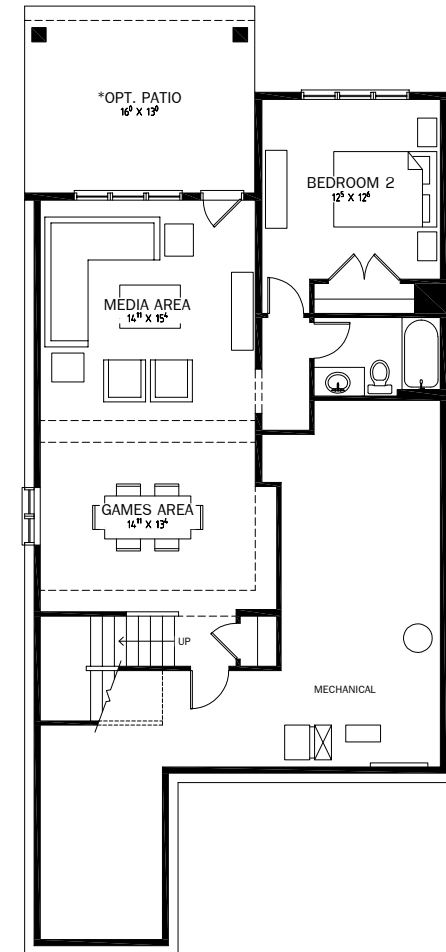

Manor

1457 SQ FT

FRENCH COUNTRY ELEVATION

ARTS & CRAFTS

CRAFTSMAN

FARMHOUSE

ALTERNATE ELEVATIONS

Elevation may differ from actual model or by community.
Please speak to Sales Representative for details.

Manor

1457 SQ FT

1

1 1/2

2

MAIN LEVEL

1457 SQ FT

OPT. MAIN LEVEL

1469 SQ FT

OPT. LOWER LEVEL

775 SQ FT

Plans published by Calbridge Homes. Prices, elevations, floor plans, specifications and dimensions shown are approximate and are subject to change without notice. All rights reserved, including the right of reproduction in whole or part. E.O&E. Revised June 2020.