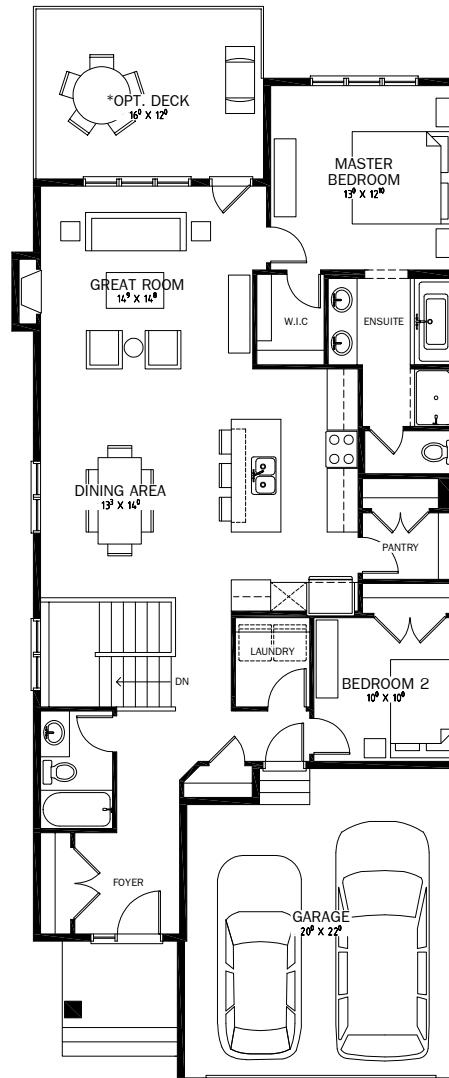

Manor

1457 SQ FT

FRENCH COUNTRY ELEVATION

ARTS & CRAFTS

CRAFTSMAN

FARMHOUSE

ALTERNATE ELEVATIONS

Elevation may differ from actual model or by community.
Please speak to Sales Representative for details.

Manor

1457 SQ FT

1

1 1/2

2

MAIN LEVEL

1457 SQ FT

OPT. MAIN LEVEL

1469 SQ FT

OPT. LOWER LEVEL

775 SQ FT

Plans published by Calbridge Homes. Prices, elevations, floor plans, specifications and dimensions shown are approximate and are subject to change without notice. All rights reserved, including the right of reproduction in whole or part. E.O&E. Revised June 2020.