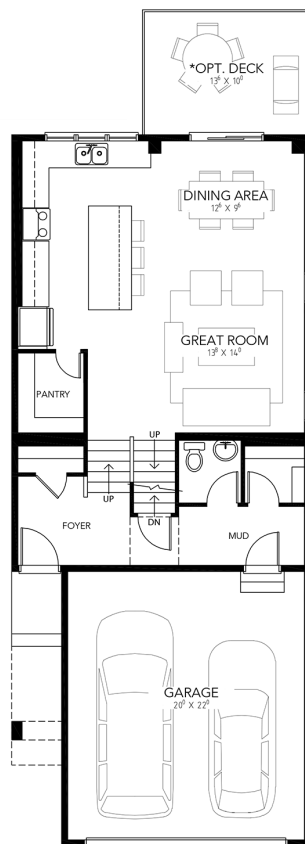

## 60 Emberside Green

Living Area  
2,106 sq. feet

Bedrooms

3

Bathrooms

2.5

Car Garage

2

Main Level  
840 sq. feet

Upper Level  
1,266 sq. feet

Opt. Lower Level  
456 sq. feet