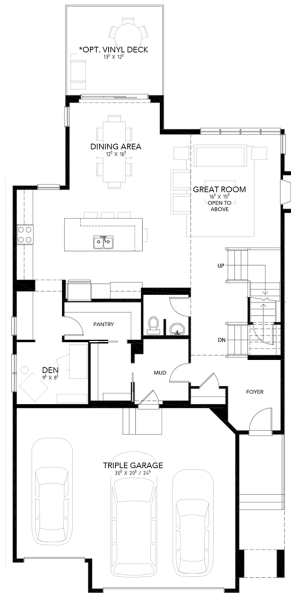

CALBRIDGE
 HOMES
Celebrating 45 Years

Chapter 4

Living Area
 3,115 sq. feet

Bedrooms

4

Bathrooms

2.5

Car Garage

3

Chapter 4 - Main Level
 1,367 sq. feet

Chapter 4 - Upper Level
 1,748 sq. feet

Chapter 4 - Opt. Lower Level
 956 sq. feet

Chapter 4 - Opt. Walkout Lower Level
 988 sq. feet